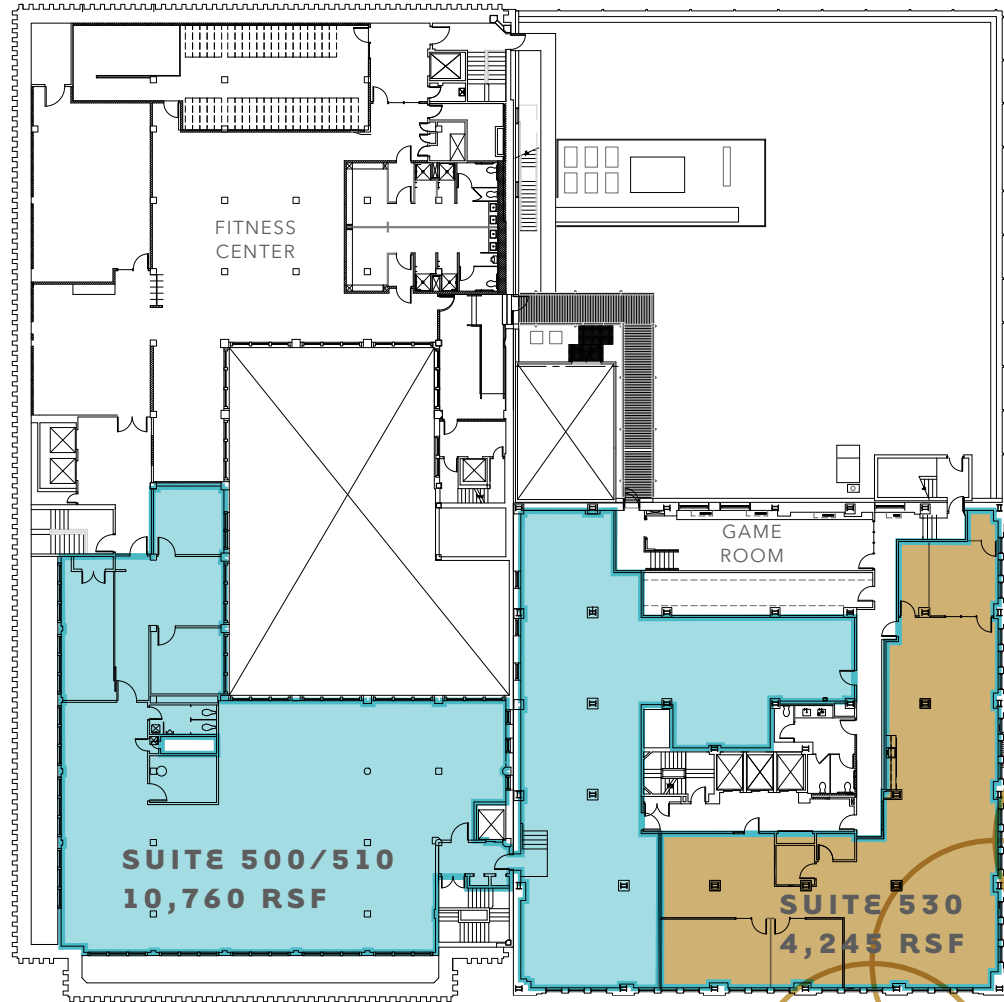

5TH FLOOR

15,005 RSF

CONTACT

Sean McCarthy

T 503.721.2712 | C 503.516.0097

sean.mccarthy@kidder.com

Brandon O'Leary

T 503.721.2712 | C 503.516.0097