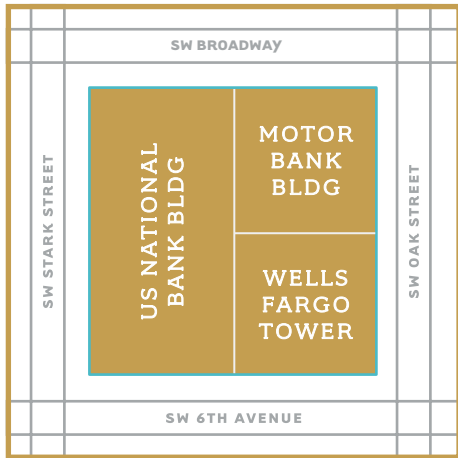

3RD FLOOR

35,597 RSF

CONTACT

Sean McCarthy

T 503.721.2712 | C 503.516.0097
sean.mccarthy@kidder.com

Brandon O'Leary

T 503.721.2712 | C 503.516.0097
brandon.oleary@kidder.com

EXPERIENCE CENTER

Wells Fargo Tower

309 SW Sixth Avenue #210
Portland, Oregon 97204